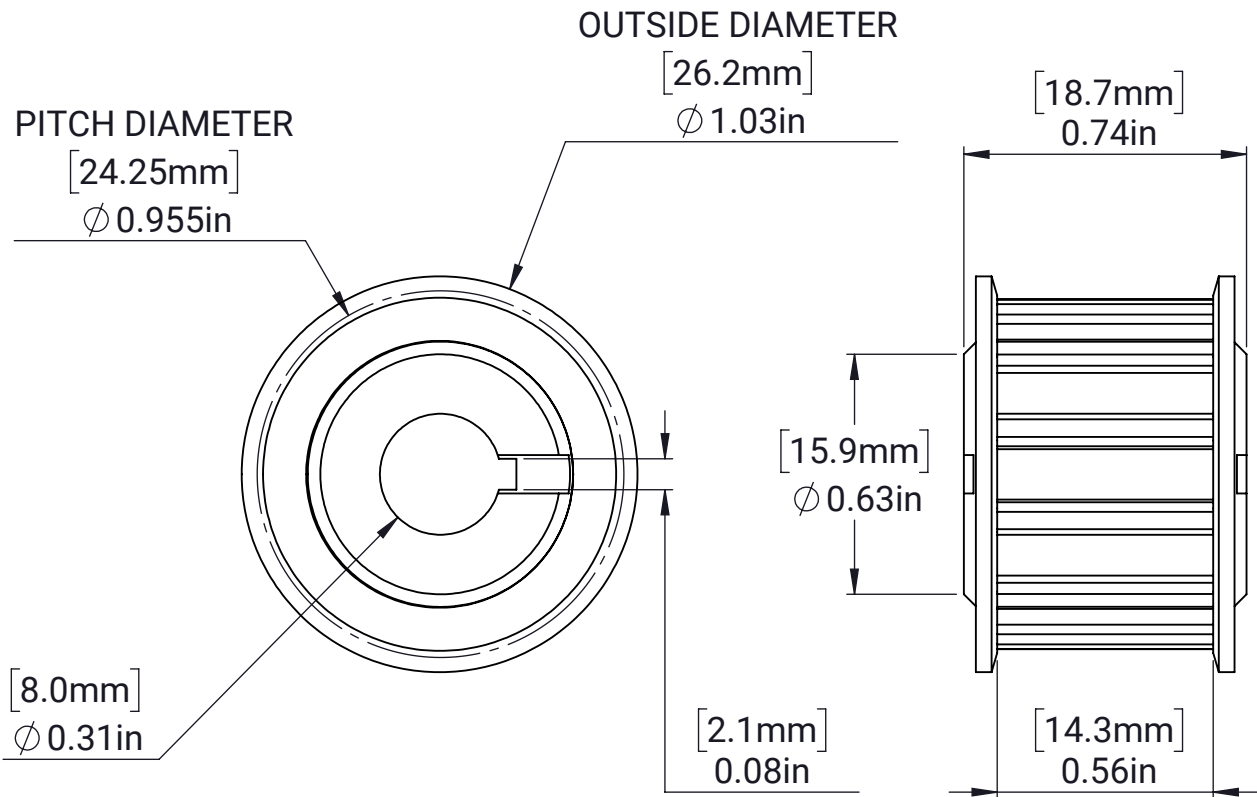

## RT25 Aluminum Pulley - 8mm Keyed - 1/2in Width - 12 Tooth

MATERIAL:

Aluminum 6061

FINISH:

Black Anodized

DATE:

12/19/2022