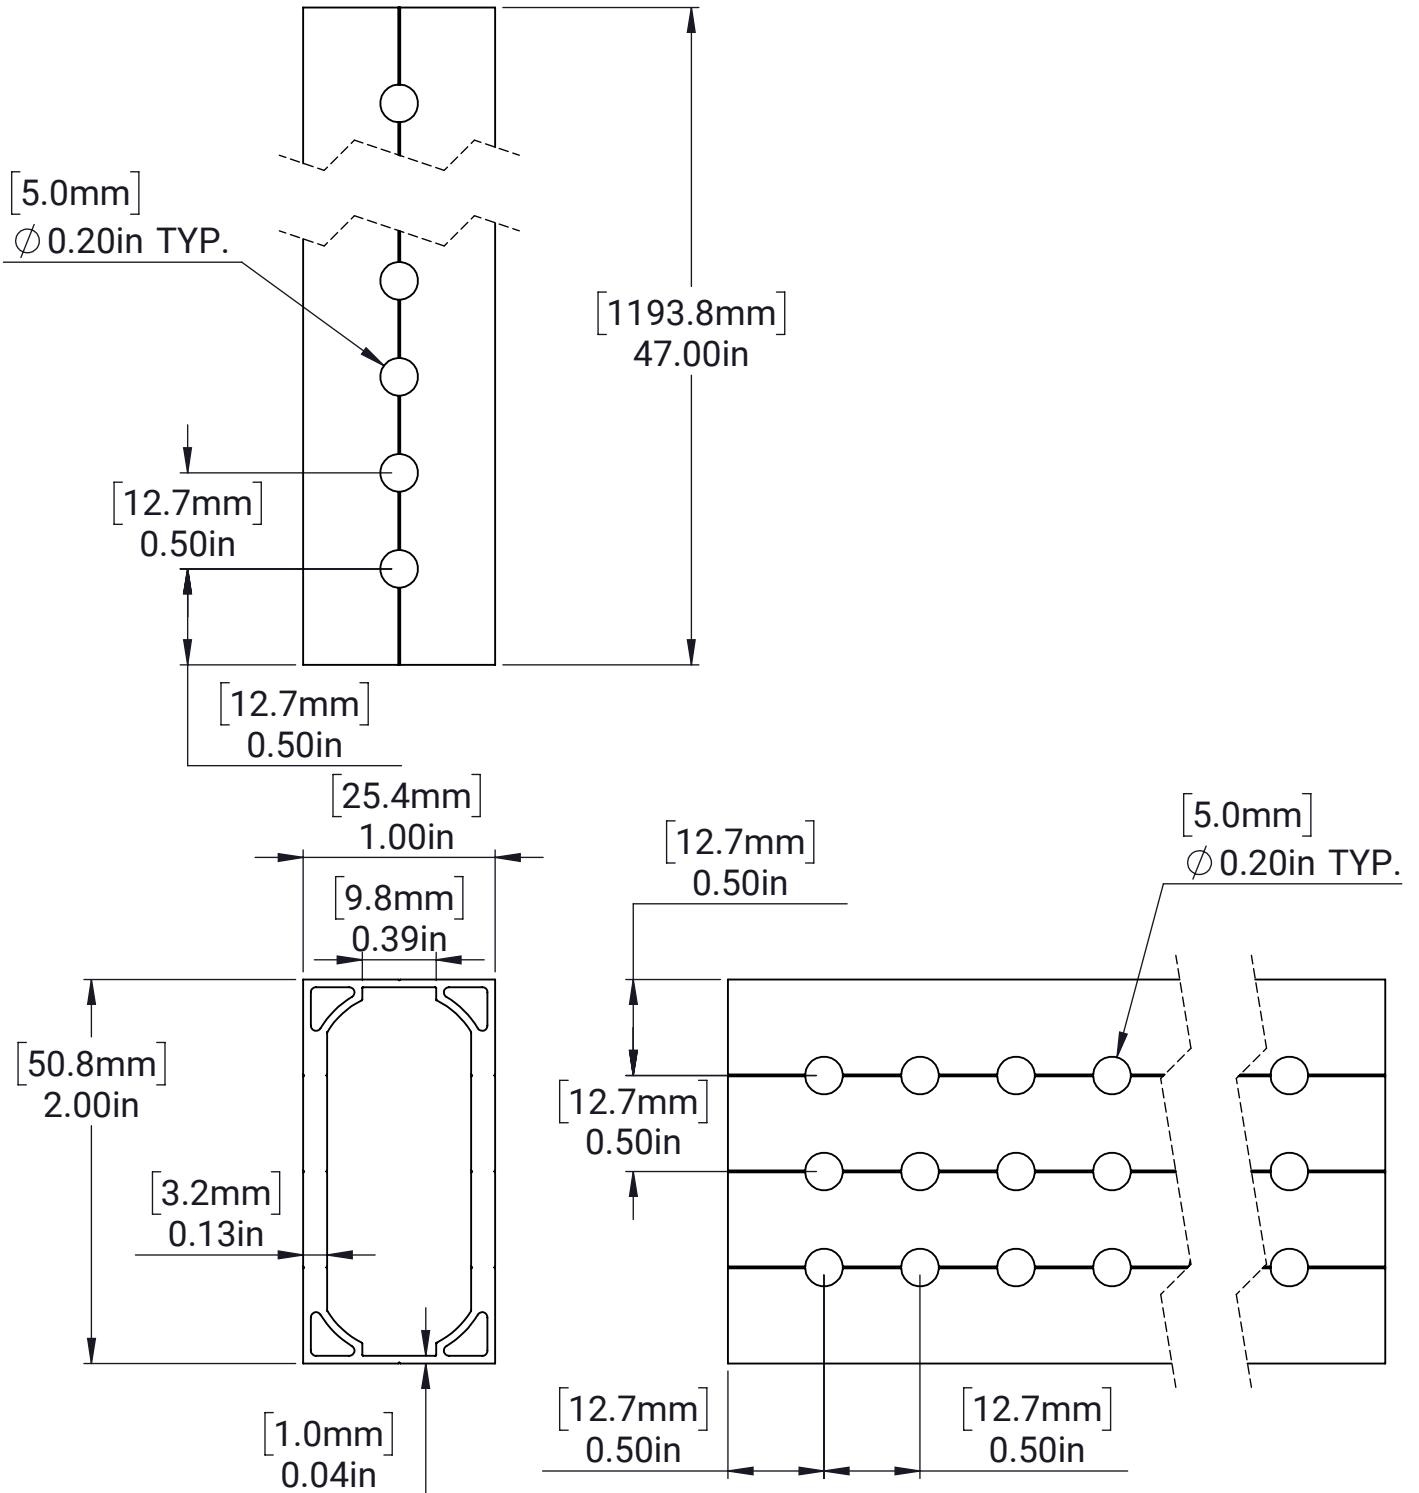

MAXTube - 2x1 with Grid Pattern - 47in

MATERIAL:

Aluminum 6061

FINISH:

Clear Anodized

DATE:

12/16/2022